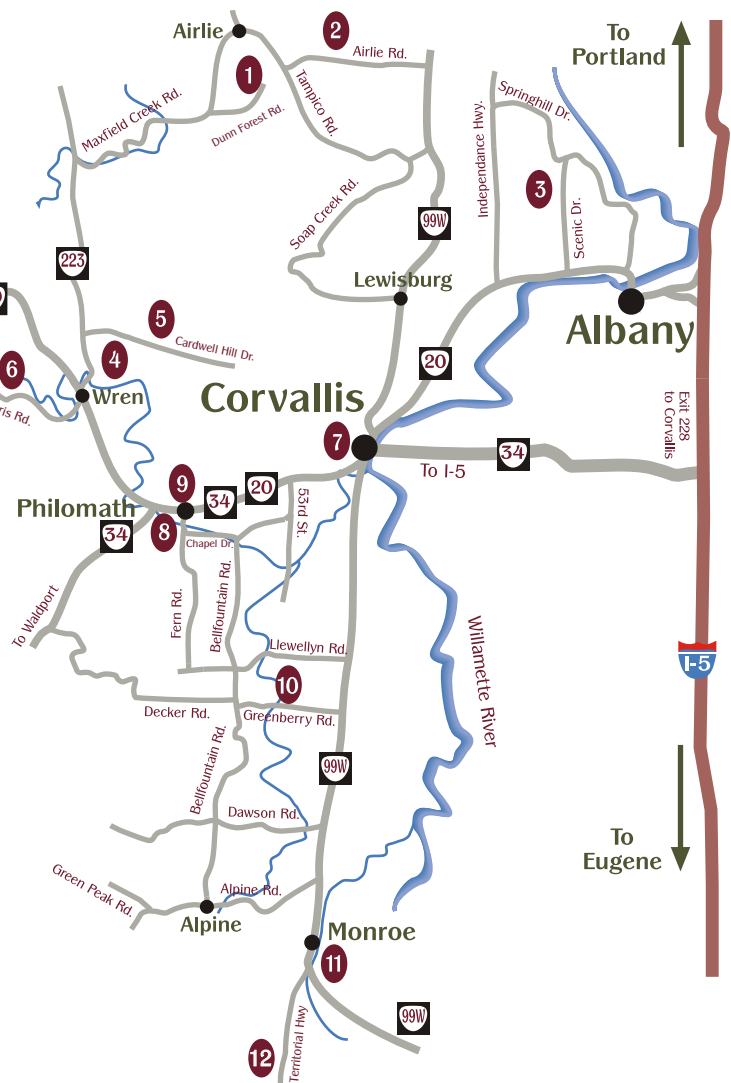

4. Lumos Wine Company

24000 Cardwell Hill Dr., Philomath, OR
www.lumoswine.com Phone: (541) 929-3519
Open Memorial Day, Labor Day, Thanksgiving
and One Extra Summer Weekend

5. Cardwell Hill Cellars

24241 Cardwell Hill Dr. · Philomath, OR 97370
Phone: (541) 929-9463 · www.cardwellhillwine.com
Hours: Tuesday - Sunday, Noon to 5 pm
December thru April: Please call ahead

6. Harris Bridge Vineyard

22937 Harris Road · Philomath, OR 97370
Phone: (541) 929-3053 · www.harrisbridgevineyard.com
Hours: June - October, Saturdays & Sundays, 12 to 6 pm
Memorial Day weekend & Thanksgiving weekend

7. Pioneer Hopyard Vineyard

Tasting Room at Coleman Jewelers & Wine Shop
255 SW Madison Avenue · Corvallis, OR 97333
Phone: (541) 753-3721 · Fax (541) 753-8060
Hours: Fri 3-5:30pm · Sat Noon-4:30 pm or by appointment

8. Spindrift Cellars

810 Applegate · Philomath, OR 97370
Phone: (541) 929-6555 · www.spindriftcellars.com
Memorial Weekend-December, Fri Noon-6pm, Sat&Sun Noon-5pm
Winter hours: Sat&Sun Noon-5pm, extended hours see website

9. The Wine Vault · Pheasant Court Winery

Tasting Room for Pheasant Court Winery
1301 Main Street · Philomath, OR 97370
Phone: (541) 929-8496 · www.winevault.biz
Hours: Saturdays & Sundays, Noon to 6 pm · All Year

10. Tye Wine Cellars

26335 Greenberry Road · Corvallis, OR 97333
Phone: (541) 753-8754 · www.tyewine.com
Hours: April - December, Saturdays & Sundays, 12 to 5 pm
June 15 - Labor Day, Fri, Sat, Sun, Mon, 12 to 5 pm

11. Broadley Vineyards

265 South Fifth (Hwy 99W) · Monroe, OR 97456
Phone: (541) 847-5934 · www.broadleyvineyards.com
Tasting Room Open by Appointment

12. Benton-Lane Winery

23924 Territorial Hwy · Monroe, OR 97456
Phone: (541) 847-5792 · www.benton-lane.com
Hours: Weekdays - 11 am to 4:30 pm
Weekends - April thru November 11am to 5 pm